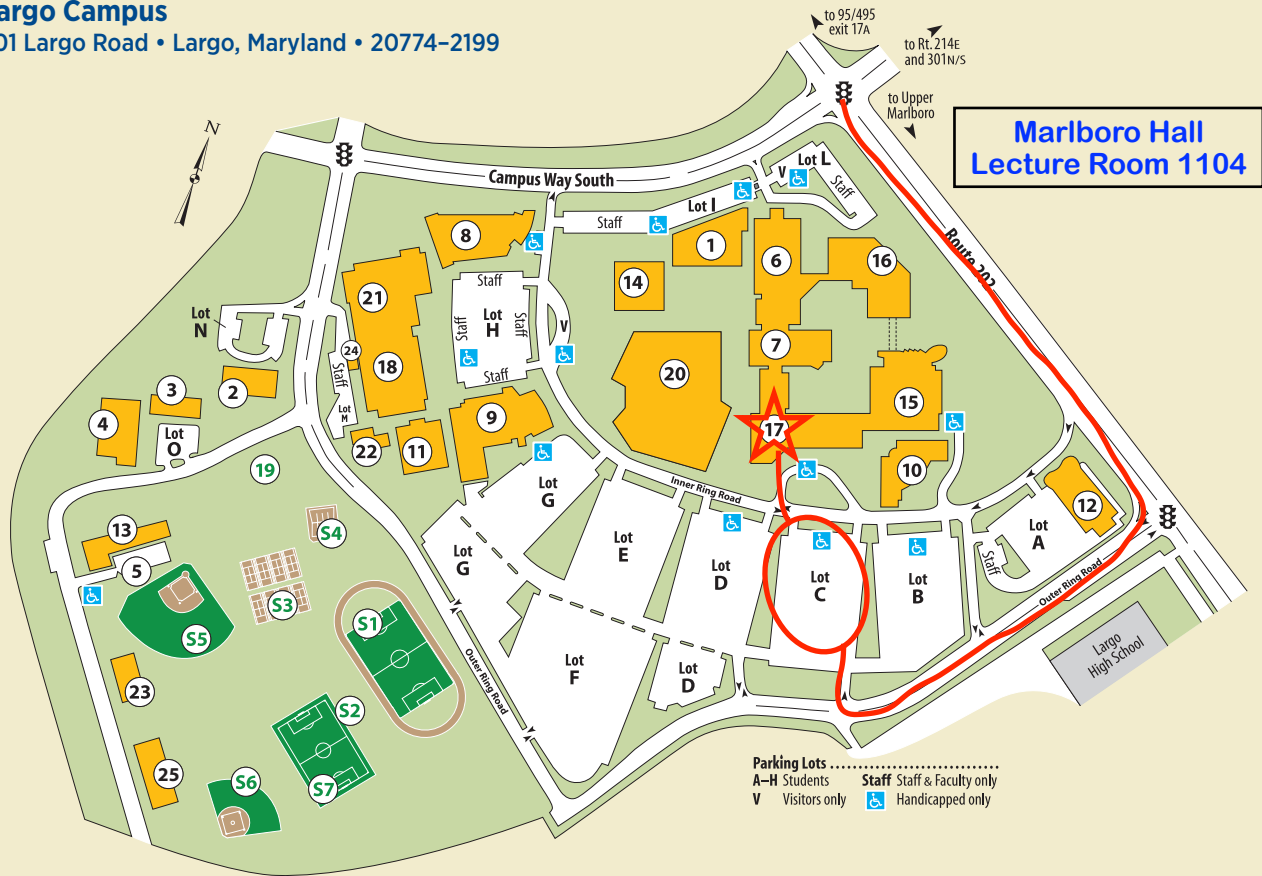

PRINCE GEORGE'S COMMUNITY COLLEGE

Largo Campus

301 Largo Road • Largo, Maryland • 20774-2199

**Marlboro Hall
Lecture Room 1104**

Parking Lots
 A-H Students Staff Staff & Faculty only
 V Visitors only Handicapped only

- 1. Accokeek Hall**
eLearning
Library
- 2. Annex A**
Academy of Health Sciences
Classrooms
- 3. Annex B**
Academy of Health Sciences
Offices
- 4. Annex C**
Adult Education
ESL
GED/NEDP Programs
Next Step Training and Education
Youth@Work/SYEP Job Training
PGCC Cares
- 5. Auto Bay**
- 6. Bladen Hall (north)**
Admissions and Records
Advising and Transfer Services
Cashier
Counseling Services
Disability Support Services (DDS)
Enrollment Services
Financial Aid Office (FAO)
Health Education Center (nurse)
International Student Services
Recruitment

- Registration
Veterans Services
Welcome Center
- 7. Bladen Hall (south)**
Campus Police Substation
College Lab Services
(computer labs)
Language Studies Lab
Student Assessment Services
(Testing Center)
Tutoring and Writing Centers
- 8. Center for Advanced Technology**
College Lab Services
(computer labs)
- 9. Center for Health Studies**
International Education Center
Marvelous Market
- 10. Chesapeake Hall**
- 11. Continuing Education Building**
Classrooms
- 12. Culinary Arts**
- 13. Facilities Management Building**
College Police
- 14. Kent Hall**
Administration
Human Resources
Workforce Development and
Continuing Education Offices

ATHLETICS FACILITIES

- S1 Track/Practice Soccer Field**
- S2 Golf Range**
- S3 Tennis Courts**
- S4 Racquetball Courts**
- S5 Baseball Diamond**
- S6 Softball Diamond**
- S7 Main Soccer Field**